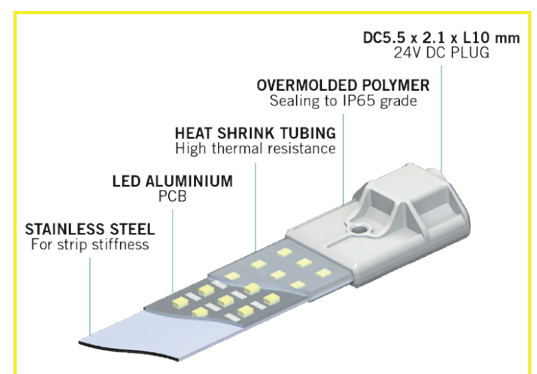

GENERAL DETAILS

Lifetime	Bulb : 50 000 hours (L90B10) Power supply : 100 000 hours
Application	Grow tent / Grow room / Multi-layer
Plant growth stage	Growing / Blooming
CCT	3500 K
Spectrum	Full Spectrum

PATENTS US11732880 & EP4115120