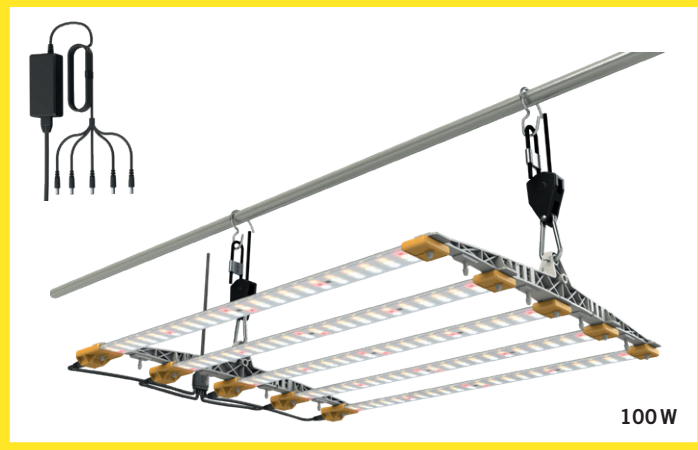

COSMORROW KIT

100-140W* FULL SPECTRUM

COM100FS

100W