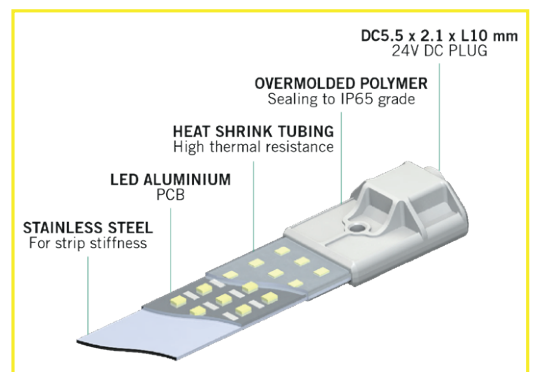

PATENTS US11732880 & EP4115120

+20% Yield
Largest Footprint

100% Safe
24V Bulbs

Water Jet Resistant
IP65

Highly Durable
Strong & Fall Resistant