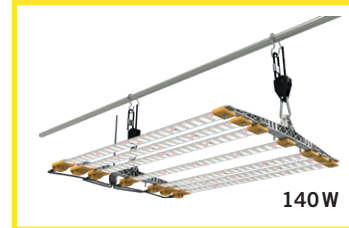

# COSMORROW KIT

100-140W\* FULL SPECTRUM

## UPGRADABLE

COM100FS + 1x UPGRADE 40W\*

140W

Cosmorrow kits are complete lighting systems for high-intensity light requirements.

This patented modular technology has made the Cosmorrow waterproof, durable (50.000 hours) and highly resistant with the best light coverage area on the market. It also allows for easy maintenance and upgrades by disconnecting or replacing individual light bulbs. The hanger allows fitting additional COPF20FS LED bulbs (optional) for even higher intensity lighting.