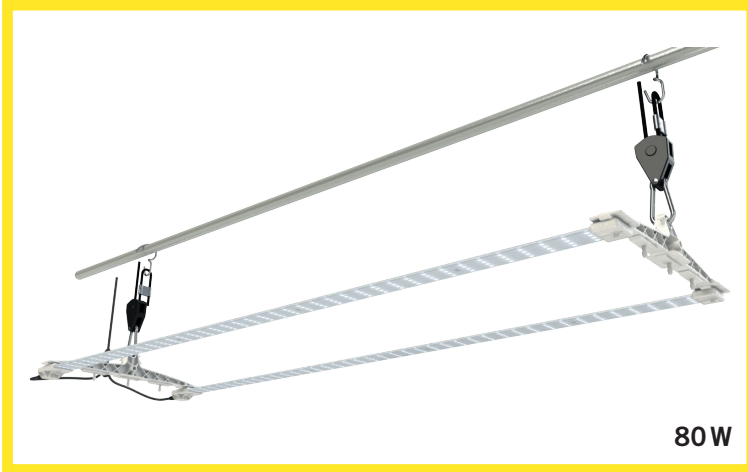

COSMORROW TNOLED

SPRING SUNLIGHT (GROWING)

TN080GR

UPGRADABLE

TN080GR + COP4065

TNOLED is a complete LED lighting kit for medium to high intensity light requirements.

The TNOLED integrates Cosmorrow bulbs which are waterproof, durable (50,000 hours) and highly resistant with low power consumption, optimised spectral effects and better plant coverage. The TN080GR is adaptable to 40x120cm / 1½' x 4' or 60x120cm / 2' x 4' cultivation areas by changing the placement of the LED strips on the hanger. The included power supply and hanger clips allow upgrading the kit to 120W by adding a third Cosmorrow COP4065 strip.