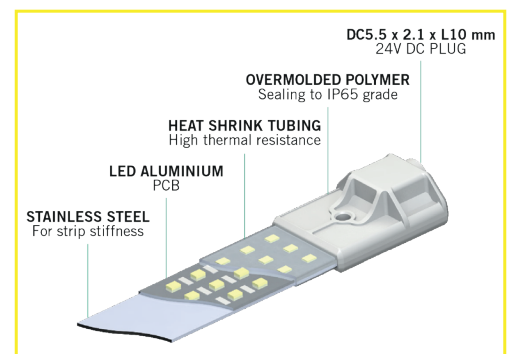

PATENT N°W02021176302

Cosmorrow Technology

24 V Bulbs
100% Safe

IP65
Water jet resistant

High Durability
Strong & Fall resistant

Upgradable to 120W
by adding 1x COP4065

REF	TN080GR		TN080GR + 1x COP4065	
POWER	80 W		120 W	
GROW AREA	40x 120cm / 1½x4ft	60x 120cm / 2x4ft	40x 120cm / 1½x4ft	60x 120cm / 2x4ft
WEIGHT	1,4 kg / 3,1 lb	1,4 kg / 3,1 lb	1,7 kg / 3,7 lb	1,7 kg / 3,7 lb
DIMENSIONS ASSEMBLED				
Length	90 cm / 35,5 in	90 cm / 35,5 in	90 cm / 35,5 in	90 cm / 35,5 in
Width	27 cm / 10,6 in	27 cm / 10,6 in	27 cm / 10,6 in	27 cm / 10,6 in
Height	6 cm / 2,4 in	6 cm / 2,4 in	6 cm / 2,4 in	6 cm / 2,4 in
POWER				
Consumption	80 W	80 W	120 W	120 W
Voltage	110-220 V	110-220 V	110-220 V	110-220 V
Frequency	50/60 Hz	50/60 Hz	50/60 Hz	50/60 Hz
CABLE LENGTH				
24V Output	240 cm / 6 ft	240 cm / 6 ft	240 cm / 6 ft	240 cm / 6 ft
Splitter	20 cm / 8 in	20 cm / 8 in	20 cm / 8 in	20 cm / 8 in
220V Input	60 cm / 2 ft	60 cm / 2 ft	60 cm / 2 ft	60 cm / 2 ft
PLUG				
Type	C/G/A Type	C/G/A Type	C/G/A Type	C/G/A Type
Country	UE/UK/US	UE/UK/US	UE/UK/US	UE/UK/US
TEMPERATURE				
Working	0 to 40°C / 32 to 105°F	0 to 40°C / 32 to 105°F	0 to 40°C / 32 to 105°F	0 to 40°C / 32 to 105°F
Storing	-20 to 60°C / -4 to 140°F	-20 to 60°C / -4 to 140°F	-20 to 60°C / -4 to 140°F	-20 to 60°C / -4 to 140°F
BULB INCLUDED				
Quantity	2	2	3	3
Reference	COP4065	COP4065	COP4065	COP4065
Lifetime	50 000 hours	50 000 hours	50 000 hours	50 000 hours
LED & RATIO				
6500K	100%	100%	100%	100%
LIGHT MEASUREMENT				
Distance	15 cm / 6 in	15 cm / 6 in	15 cm / 6 in	15 cm / 6 in
Area	40x 120cm / 1½x4ft	60x 120cm / 2x4ft	40x 120cm / 1½x4ft	60x 120cm / 2x4ft
PPE BULB	2,70 µmol/J	2,70 µmol/J	2,70 µmol/J	2,70 µmol/J
PPE	2,55 µmol/J	2,55 µmol/J	2,55 µmol/J	2,55 µmol/J
PPF	204 µmol/s	204 µmol/s	306 µmol/s	306 µmol/s
PPFD average	560 µmol/s/m ²	393 µmol/s/m ²	853 µmol/s/m ²	599 µmol/s/m ²
PPFD*	 µmol/s/m ²	 µmol/s/m ²	 µmol/s/m ²	 µmol/s/m ²