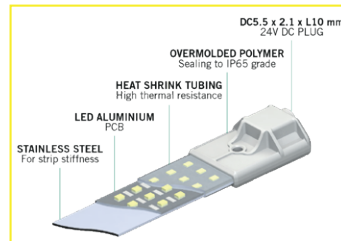

GENERAL DETAILS

COSMORROW LED

Application	Grow tent / Grow room / Multi-layer / Plant factory
Plant growth stage	Any stage

COSMORROW POWER

Pole clip diameter	16 - 25 mm / 0.6 - 1.0 inch
DC plug type	DC 5,5x2,1mm L10mm

PATENT N°W02021176302

Cosmorrow Technology

24 V Bulbs
100% Safe

IP65
Water jet resistant

Unbreakable
Strong & Fall resistant

REF	COP2065	COP20BL	COP4065	COP40FS
DESIGNATION METRIC	Cosmorrow Led 20W PPE2.7 L50cm GROW	Cosmorrow Led 20W PPE2.4 L50cm FULL SPECTRUM	Cosmorrow Led 40W PPE2.7 L90cm GROW	Cosmorrow Led 40W PPE2.85 L70cm FULL SPECTRUM
DESIGNATION IMPERIAL	Cosmorrow Led 20W PPE2.7 L20" GROW	Cosmorrow Led 20W PPE2.4 L20" FULL SPECTRUM	Cosmorrow Led 40W PPE2.7 L36" GROW	Cosmorrow Led 40W PPE2.85 L28" FULL SPECTRUM
				
WEIGHT	0,13 kg / 0,3 lb	0,13 kg / 0,3 lb	0,30 kg / 0,7 lb	0,30 kg / 0,7 lb
DIMENSIONS				
Length	47 cm / 18,5 inch	47 cm / 18,5 inch	87 cm / 34 inch	70 cm / 27,5 inch
Width	3,2 cm / 1,25 inch	3,2 cm / 1,25 inch	3,2 cm / 1,25 inch	4,5 cm / 1,8 inch
Height	1,6 cm / 0,6 inch	1,6 cm / 0,6 inch	1,6 cm / 0,6 inch	1,6 cm / 0,6 inch
ELECTRICAL				
Current	0.78 A	0.78 A	1,56 A	1,56 A
Voltage	24 Vdc	24 Vdc	24 Vdc	24 Vdc
TEMPERATURE				
Working	0 to 40°C / 32 to 105°F	0 to 40°C / 32 to 105°F	0 to 40°C / 32 to 105°F	0 to 40°C / 32 to 105°F
Storing	-20 to 60°C / -4 to 140°F	-20 to 60°C / -4 to 140°F	-20 to 60°C / -4 to 140°F	-20 to 60°C / -4 to 140°F
LED & RATIO				
2700K	-	25%	-	23%
4000K	-	25%	-	23%
6500K	100%	25%	100%	23%
660nm	-	25%	-	31%
LIFETIME (L90B10)	50 000 hours	50 000 hours	50 000 hours	50 000 hours
IP RATING	IP65	IP65	IP65	IP65
LIGHT MEASUREMENT				
Distance	15 cm / 6 in	15 cm / 6 in	15 cm / 6 in	20 cm / 8 in
Area	60 x 40 cm / 2 x 1½ ft	60 x 40 cm / 2 x 1½ ft	120 x 60 cm / 4 x 2 ft	90 x 60cm / 3 x 2 ft
PPE	2,70 µmol/J	2,40 µmol/J	2,70 µmol/J	2,85 µmol/J
PPF	51 µmol/s	48 µmol/s	101 µmol/s	107 µmol/s
PPFD average*	268 µmol/s/m²	238 µmol/s/m²	205 µmol/s/m²	240 µmol/s/m²
Spectrum				