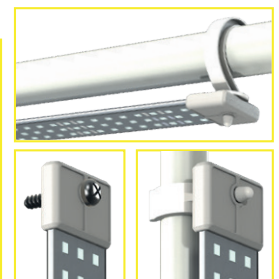

GENERAL DETAILS

COSMORROW LED

Application	Grow tent / Grow room / Multi-layer / Plant factory
Plant growth stage	Any stage

COSMORROW POWER

Pole clip diameter	16 - 25 mm / 0.6 - 1.0 inch
DC plug type	DC 5,5x2,1mm L10mm

PATENT N°W02021176302

Cosmorrow Technology

24 V Bulbs
100% Safe

IP65
Water jet resistant

Unbreakable
Strong & Fall resistant

REF	COP2065	COP20BL	COP4065	COP40FS
DESIGNATION METRIC	Cosmorrow Led 20W PPE2.7 L50cm GROW	Cosmorrow Led 20W PPE2.4 L50cm FULL SPECTRUM	Cosmorrow Led 40W PPE2.7 L90cm GROW	Cosmorrow Led 40W PPE2.85 L70cm FULL SPECTRUM
DESIGNATION IMPERIAL	Cosmorrow Led 20W PPE2.7 L20" GROW	Cosmorrow Led 20W PPE2.4 L20" FULL SPECTRUM	Cosmorrow Led 40W PPE2.7 L36" GROW	Cosmorrow Led 40W PPE2.85 L28" FULL SPECTRUM
				
WEIGHT	0,13 kg / 0,3 lb	0,13 kg / 0,3 lb	0,30 kg / 0,7 lb	0,30 kg / 0,7 lb
DIMENSIONS				
Length	47 cm / 18,5 inch	47 cm / 18,5 inch	87 cm / 34 inch	70 cm / 27,5 inch
Width	3,2 cm / 1,25 inch	3,2 cm / 1,25 inch	3,2 cm / 1,25 inch	4,5 cm / 1,8 inch
Height	1,6 cm / 0,6 inch	1,6 cm / 0,6 inch	1,6 cm / 0,6 inch	1,6 cm / 0,6 inch
ELECTRICAL				
Current	0.78 A	0.78 A	1,56 A	1,56 A
Voltage	24 Vdc	24 Vdc	24 Vdc	24 Vdc
TEMPERATURE				
Working	0 to 40°C / 32 to 105°F	0 to 40°C / 32 to 105°F	0 to 40°C / 32 to 105°F	0 to 40°C / 32 to 105°F
Storing	-20 to 60°C / -4 to 140°F	-20 to 60°C / -4 to 140°F	-20 to 60°C / -4 to 140°F	-20 to 60°C / -4 to 140°F
LED & RATIO				
2700K	-	25%	-	23%
4000K	-	25%	-	23%
6500K	100%	25%	100%	23%
660nm	-	25%	-	31%
LIFETIME (L90B10)	50 000 hours	50 000 hours	50 000 hours	50 000 hours
IP RATING	IP65	IP65	IP65	IP65
LIGHT MEASUREMENT				
Distance	15 cm / 6 in	15 cm / 6 in	15 cm / 6 in	20 cm / 8 in
Area	60 x 40 cm / 2 x 1½ ft	60 x 40 cm / 2 x 1½ ft	120 x 60 cm / 4 x 2 ft	90 x 60cm / 3 x 2 ft
PPE	2,70 µmol/J	2,40 µmol/J	2,70 µmol/J	2,85 µmol/J
PPF	51 µmol/s	48 µmol/s	101 µmol/s	107 µmol/s
PPFD average*	268 µmol/s/m²	238 µmol/s/m²	205 µmol/s/m²	240 µmol/s/m²
Spectrum				