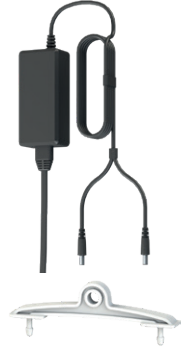

COSMORROW BULBS (COP)

COP2065

COP20BL

COM20

COM40D

Replace bulbs of your Cosmorrow kit or create your own system with our 24V bulbs.

Use them with our Cosmorrow power supply, or with any other 24V power supply.

WARNING : COP40FS cannot be interchanged with the others 40W, due to their different lengths.

REFERENCE	DESIGNATION	PPE	VIDEO
COP2065	Cosmorrow Led 20w L50cm / L20" GROW	2.7µmol/s/W	
COP4065	Cosmorrow Led 40w L90cm / L28" GROW	2.7µmol/s/W	
COP20BL	Cosmorrow Led 20w L50cm / L20" FULL SPECTRUM	2.4µmol/s/W	
COP40FS	Cosmorrow Led 40w L70cm / L36" FULL SPECTRUM	2.85µmol/s/W	
COM20	Cosmorrow Power 1x20W		
COM40	Cosmorrow Power 1x40W		
COM40D	Cosmorrow Power 2x20W		
COM80D	Cosmorrow Power 2x40W		

GENERAL DETAILS

COSMORROW LED

Application	Grow tent / Grow room / Multi-layer / Plant factory
Plant growth stage	Any stage

COSMORROW POWER

Pole clip diameter	16 - 25 mm / 0.6 - 1.0 inch
DC plug type	DC 5,5x2,1mm L10mm