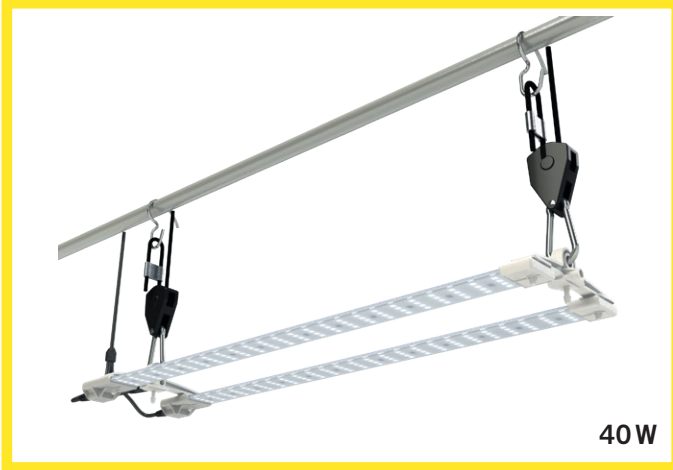

COSMORROW TNOLED

SPRING SUNLIGHT (GROWING)

TN040GR

40W

UPGRADABLE

TN040GR + COP2065

60W

TNOLED is a complete LED lighting kit for medium to high intensity light requirements.

The TNOLED integrates Cosmorrow bulbs which are waterproof, durable (50,000 hours) and highly resistant with low power consumption, optimised spectral effects and better plant coverage. The TN040GR is adapted to 60x40cm / 2' x 1 1/3' cultivation areas. The included power supply and mounting clips allow upgrading the kit to 60W by adding a third Cosmorrow COP2065 strip.

VIDEO

REFERENCE	DESIGNATION	GROW AREA	PPE BULB
TN040GR	Tnoled 2x20w GROWING	60x40cm / 2' x 1 1/3'	2.70 μmol/s/w

GENERAL DETAILS

Lifetime	Bulb : 50 000 hours (L90B10)
Application	Grow tent / Grow room / Multi-layer
Plant growth stage	Growing
CCT	6500 K
Spectrum	Grow Spectrum
	