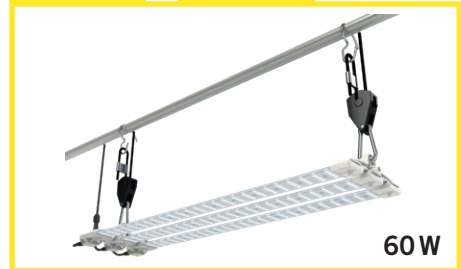

COSMORROW TNOLED

SPRING SUNLIGHT (GROWING)

TN040GR

40W

UPGRADABLE

TN040GR + COP2065

60W

TNOLED is a complete LED lighting kit for medium to high intensity light requirements.

The TNOLED integrates Cosmorrow bulbs which are waterproof, durable (50,000 hours) and highly resistant with low power consumption, optimised spectral effects and better plant coverage. The TN040GR is adapted to 60x40cm / 2' x 1 1/3' cultivation areas. The included power supply and mounting clips allow upgrading the kit to 60W by adding a third Cosmorrow COP2065 strip.

VIDEO

REFERENCE	DESIGNATION	GROW AREA	PPE BULB
TN040GR	Tnoled 2x20w GROWING	60x40cm / 2' x 1 1/3'	2.70 μmol/s/w

GENERAL DETAILS

Lifetime	Bulb : 50 000 hours (L90B10)
Application	Grow tent / Grow room / Multi-layer
Plant growth stage	Growing
CCT	6500 K
Spectrum	Grow Spectrum
	