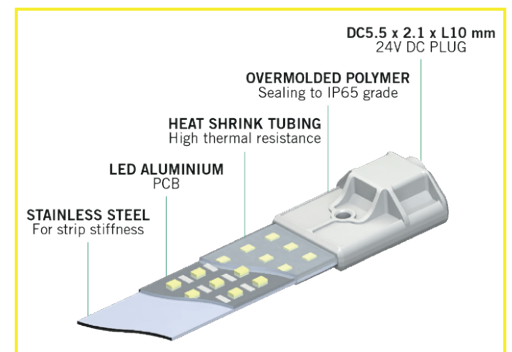

PATENT N°W02021176302

Cosmorrow Technology

24 V Bulbs
100% Safe

IP65
Water jet resistant

High Durability
Strong & Fall resistant

Upgradable to 60W
by adding 1x COP2065