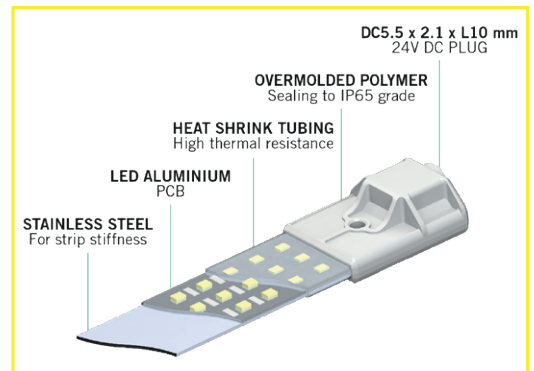

GENERAL DETAILS

Lifetime	Bulb : 50 000 hours (L90B10) Power supply : 100 000 hours
Application	Grow tent / Grow room / Multi-layer
Plant growth stage	Growing / Blooming
CCT	3500 K
Spectrum	Full Spectrum

PATENT N°W02021176302