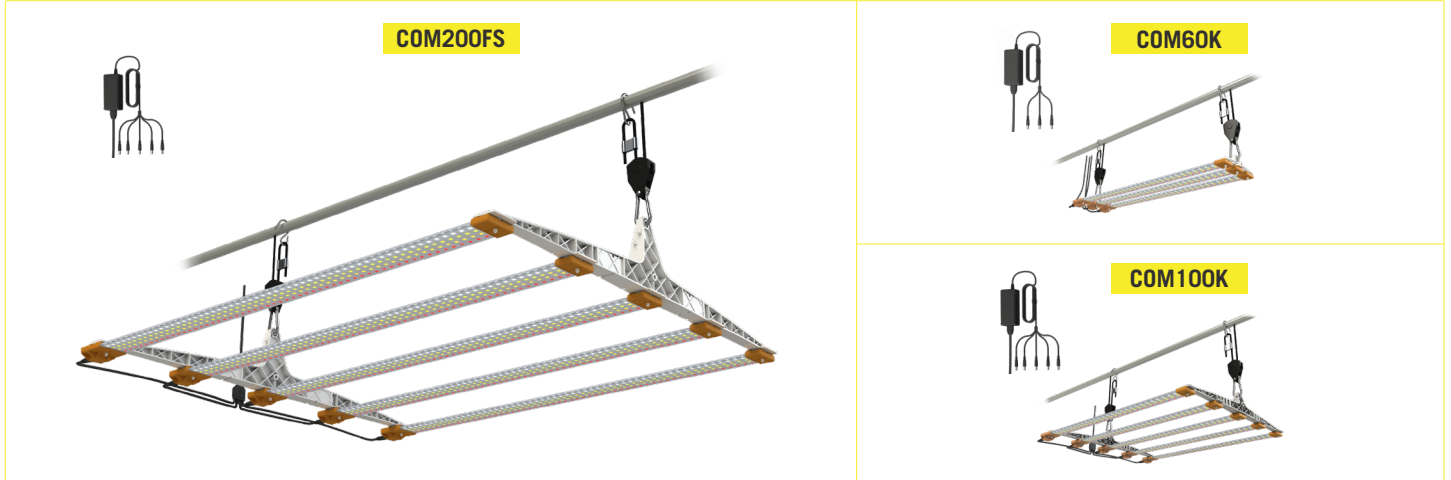

## SUMMER SUNLIGHT (BLOOMING)

Cosmorrow kits are complete lighting systems for high-intensity light requirements.

This patented modular technology has made the Cosmorrow waterproof, durable (50.000 hours) and indestructible with the best light coverage area on the market. It also allows for easy maintenance and upgrades by disconnecting (Dimmable to 100%, 80% and 60%) or replacing individual light bulbs.

REFERENCE	DESIGNATION	GROW AREA	PPE	VIDEO
COM60K	Cosmorrow 60w BLOOMING	60x40cm / 2' x 1½'	2.4µmol/s/w	
COM100K	Cosmorrow 100w BLOOMING	60x60cm / 2' x 2'	2.4µmol/s/w	
COM200FS	Cosmorrow 200w FULL SPECTRUM	90x90cm / 3' x 3'	2.85µmol/s/w	

### GENERAL DETAILS

Lifetime	50 000 hours
Application	Grow tent / Grow room / Multi-layer
Plant growth stage	Growing / Blooming
LED brand	Edison Optoelectronics
CCT	3500 K
Spectrum	Full Spectrum