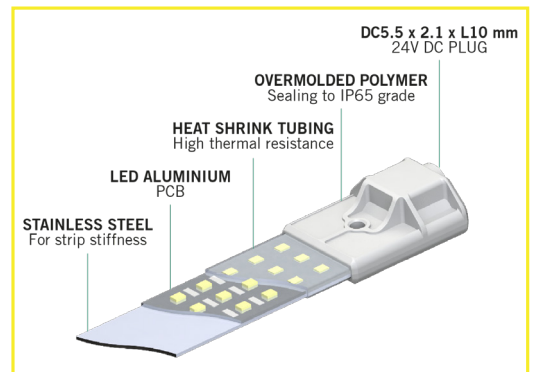

PATENT N°W02021176302

+20% yield
Largest Footprint

24 V Bulbs
100% Safe

IP65
Water jet resistant

Unbreakable
Strong & Fall resistant