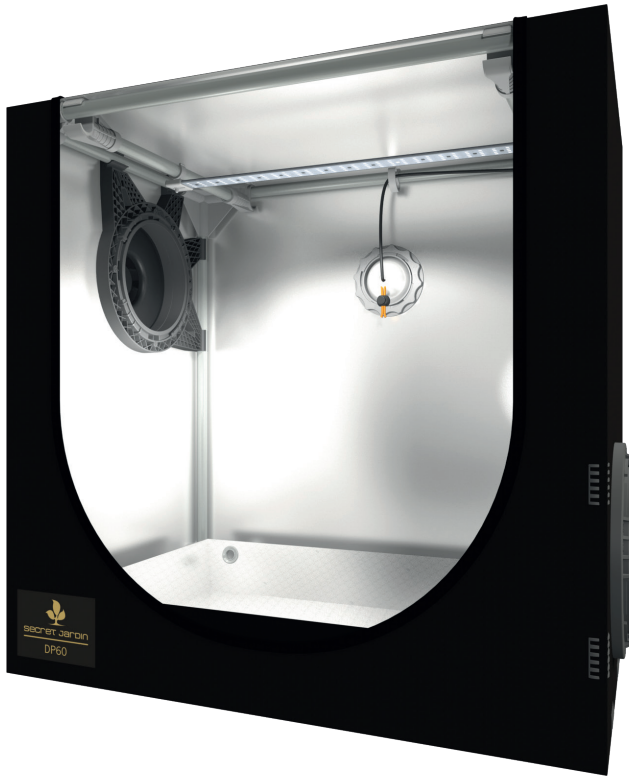

BUNDLE DP60

EARLY SPRING SUNLIGHT - 60x40x60 cm

#	REFERENCE	DESIGNATION
1x	DP60	Dark Propagator 60 x 40 x 60 cm
1x	DF16E150	DF16 Extractor T° 50/100/150 m3/h
1x	COM20	Cosmorrow Power 1x20w
1x	COP2065	Cosmorrow Led 20W PPE2.7 GROWING

PPFD
CUT. & VEG. & GROWING (early spring sunlight)
1x COP2065

All in one
Light & Extraction included

24 V
100% Safe

Controlled atmosphere
Temperature

Easy assembly
15 minutes only

BUNDLE DP60

EARLY SPRING SUNLIGHT - 2' x 1 1/3' x 24"

#	REFERENCE	DESIGNATION
1x	DP60	Dark Propagator 2' x 1 1/3' x 24"
1x	DF16E150	DF16 Extractor T° 30/60/90 cfm
1x	COM20	Cosmorrow Power 1x20w
1x	COP2065	Cosmorrow Led 20W PPE2.7 GROWING

Ideal space to host seedlings, cuttings or mother plants.