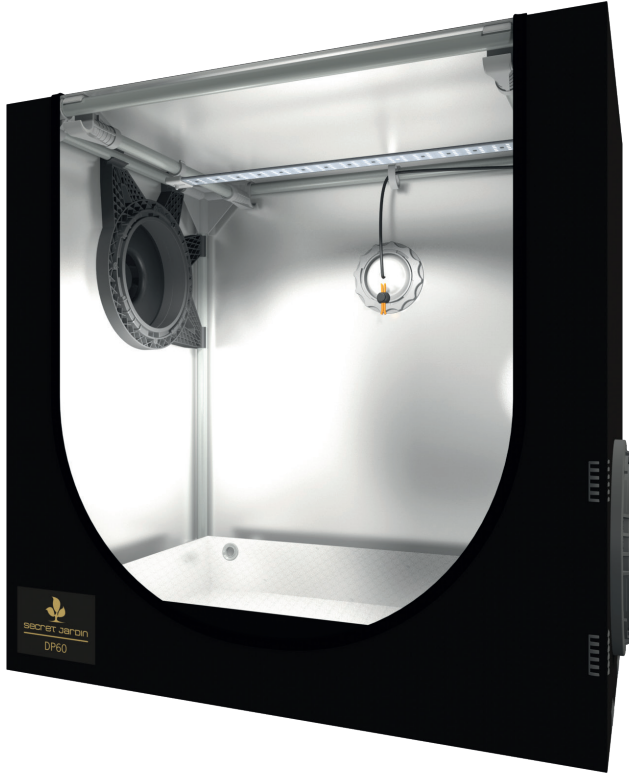

BUNDLE DP60

EARLY SPRING SUNLIGHT - 60x40x60 cm

#	REFERENCE	DESIGNATION
1x	DP60	Dark Propagator 60 x 40 x 60 cm
1x	DF16E150	DF16 Extractor T° 50/100/150 m3/h
1x	COM20	Cosmorrow Power 1x20w
1x	COP2065	Cosmorrow Led 20W PPE2.7 GROWING

Ideal space to host seedlings, cuttings or mother plants.

This bundle is perfect to offer a complementary room to your setup. The early spring sunlight will fit all stage up to beginning of growing.

EXT. SYSTEM	SETUP EXAMPLES
	<p>CUTTING - MOTHER PLANT - GROWING</p> 

PPFD
CUT. & VEG. & GROWING (early spring sunlight)
1x COP2065

All in one
Light & Extraction included

24 V
100% Safe

Controlled atmosphere
Temperature

Easy assembly
15 minutes only

BUNDLE DP60

EARLY SPRING SUNLIGHT - 2' x 1 1/3' x 24"

#	REFERENCE	DESIGNATION
1x	DP60	Dark Propagator 2' x 1 1/3' x 24"
1x	DF16E150	DF16 Extractor T° 30/60/90 cfm
1x	COM20	Cosmorrow Power 1x20w
1x	COP2065	Cosmorrow Led 20W PPE2.7 GROWING

Ideal space to host seedlings, cuttings or mother plants.