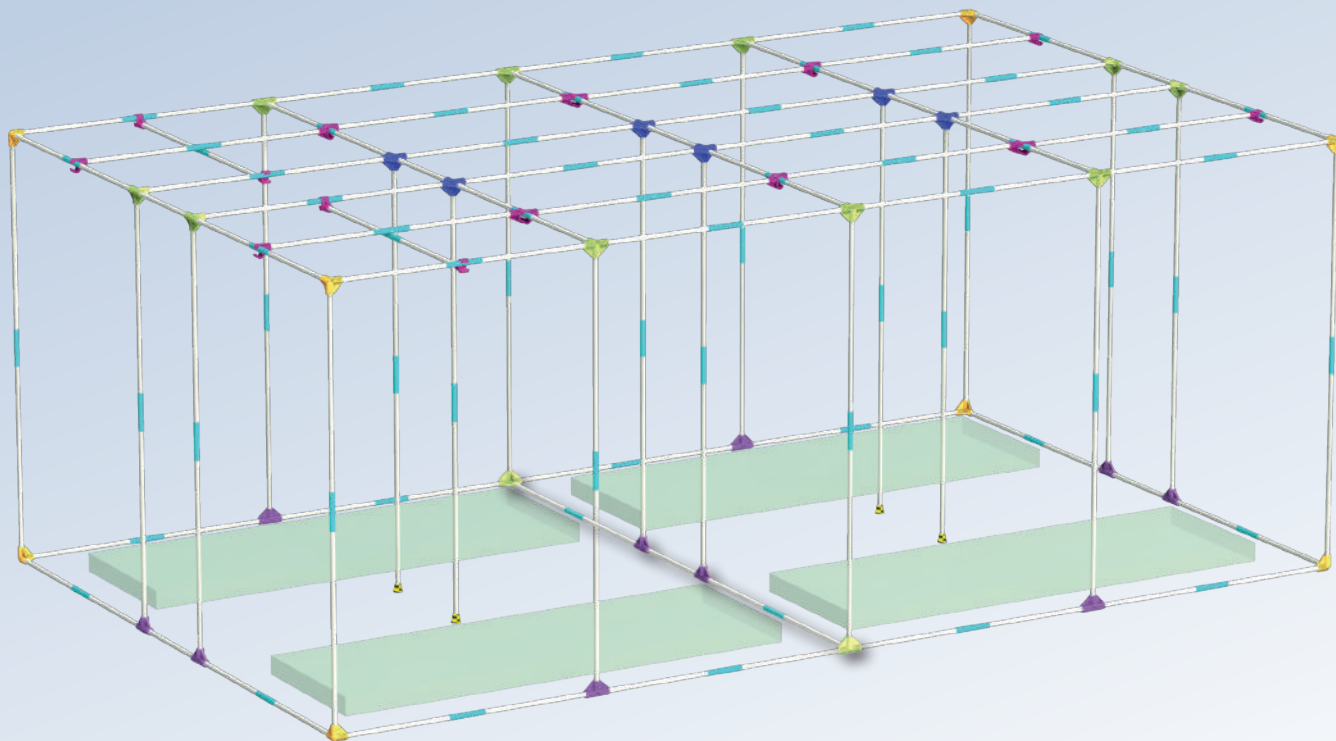

 7x T25-60

 96x T25-75

 40x T25-120

INT600

CONFIGURATION 2
MAXIMUM STRENGTH

PROFESSIONAL

INTENSE 600 R4.00 - CONFIGURATION 2 (MAXIMUM STRENGTH)

8x C25-Y