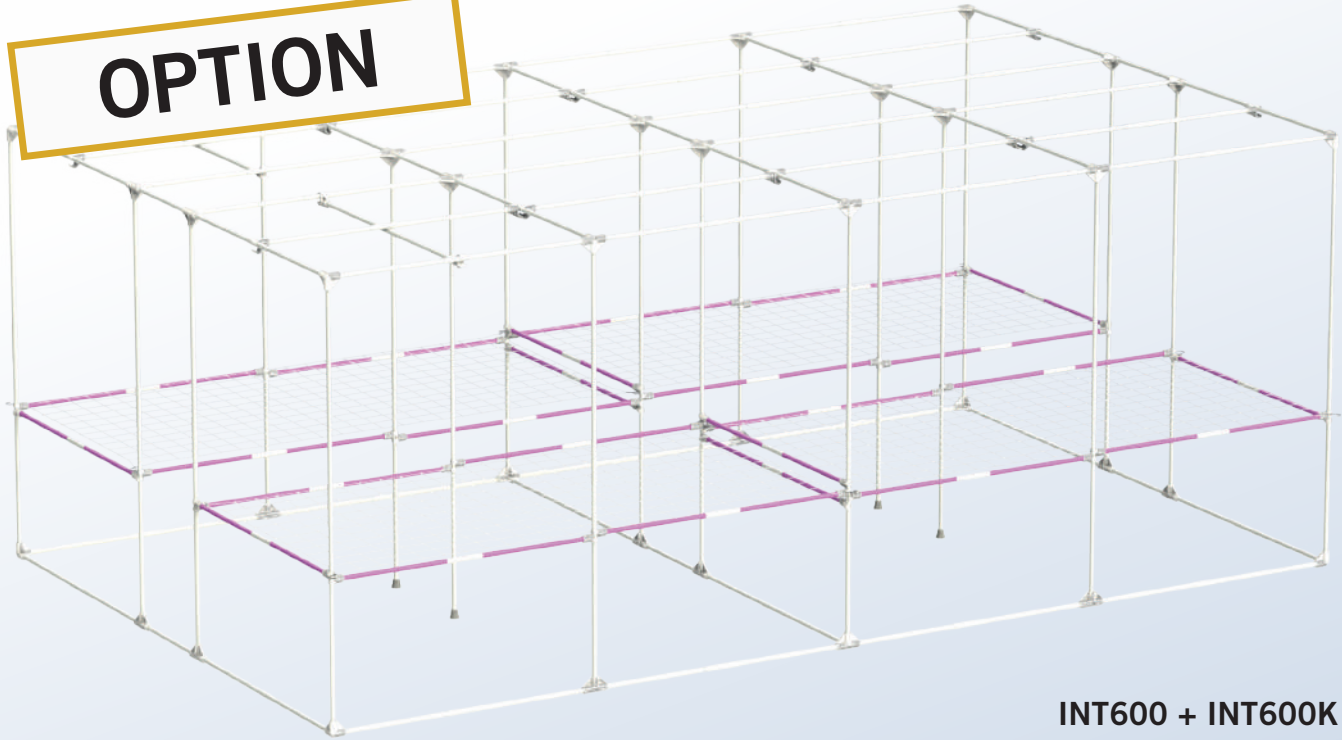

OPTION

INT600 + INT600K

48x C25-SB

24x T25-Link

OPTION

INT600 + INT600K

 48x T25-75

INT480 & INT600

**CANVAS ASSEMBLY
& OPENING METHODS**

FRONT

SIDE

SOLUTION 1

SOLUTION 1

SOLUTION 2

SOLUTION 2

PROFESSIONAL