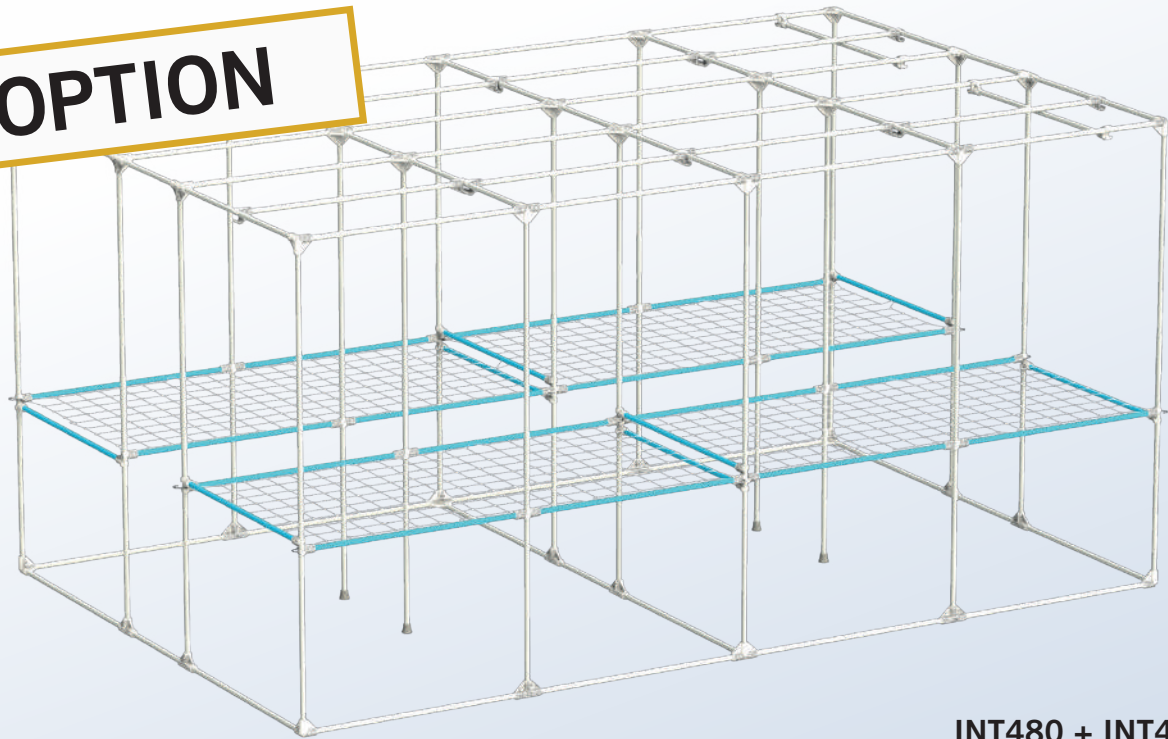

OPTION

INT480 + INT480K

24x T25-120