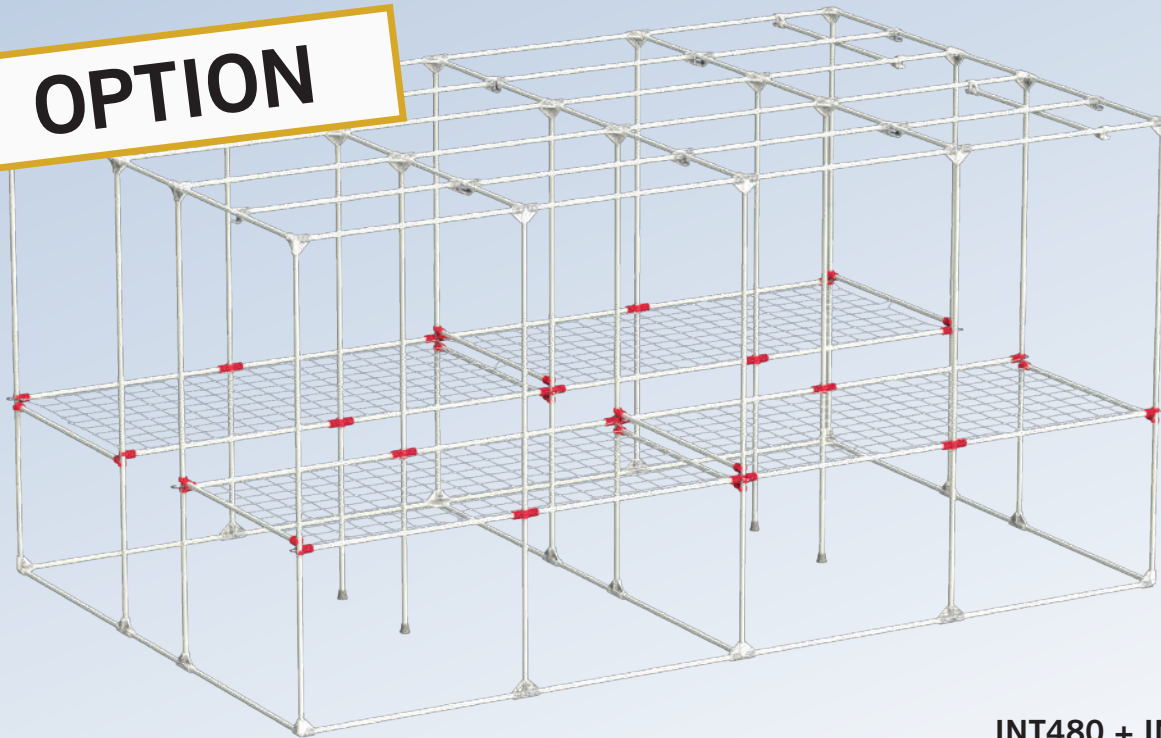

PROFESSIONAL

INTENSE 480 R4.00 - SPACE BOOSTER & WEBIT (OPTION)

OPTION

INT480 + INT480K

48x C25-SB