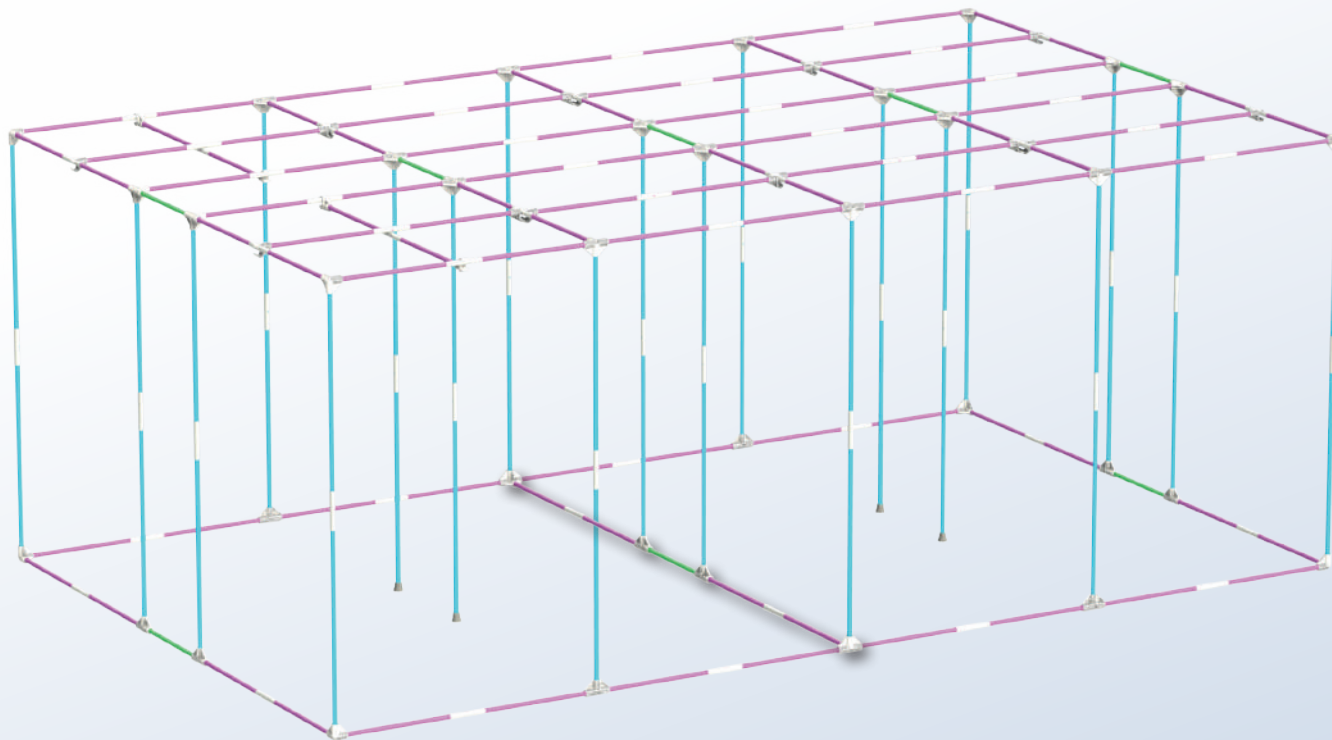

12x C25-K

10x C25-T

6x C25-XI

20x C25-H

4x C25-RF

68x T25-Link

 **PROFESSIONAL**

INTENSE 600 R4.00 - CONFIGURATION 2 (MAXIMUM STRENGTH)