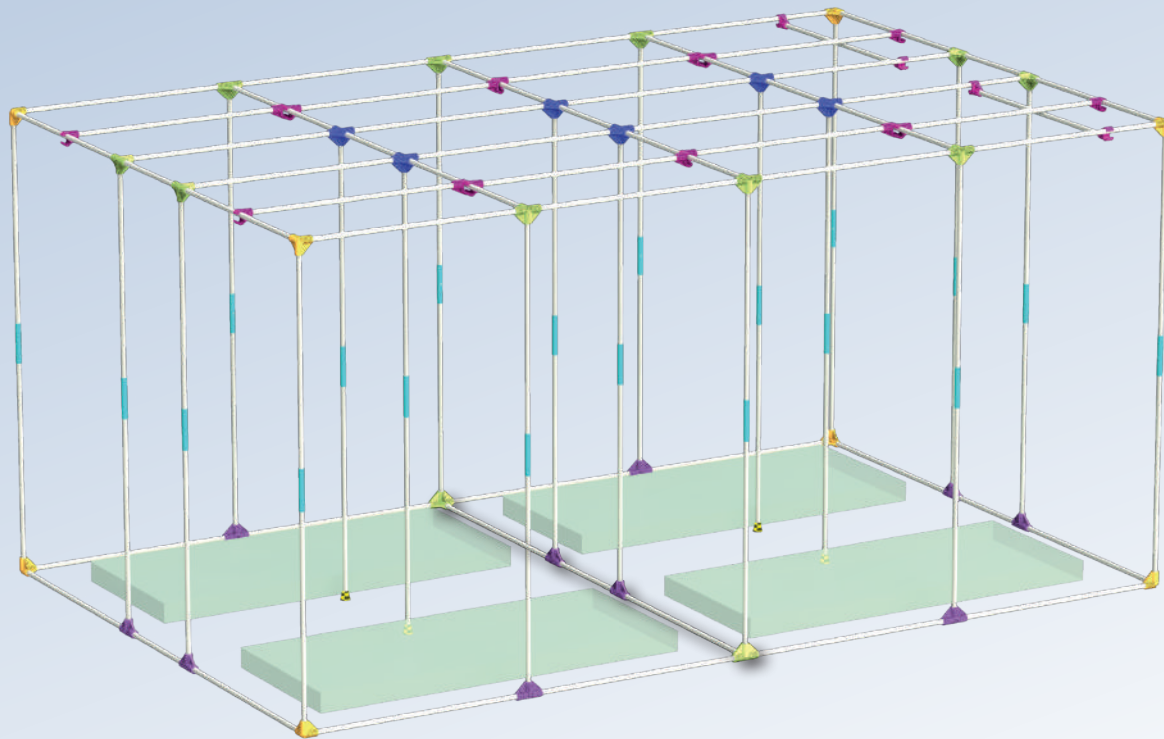

INT480
CONFIG 1

INT480

CONFIGURATION 2
MAXIMUM STRENGTH

PROFESSIONAL

INTENSE 480 R4.00 - CONFIGURATION 2 (MAXIMUM STRENGTH)

8x C25-Y

12x C25-K

10x C25-T