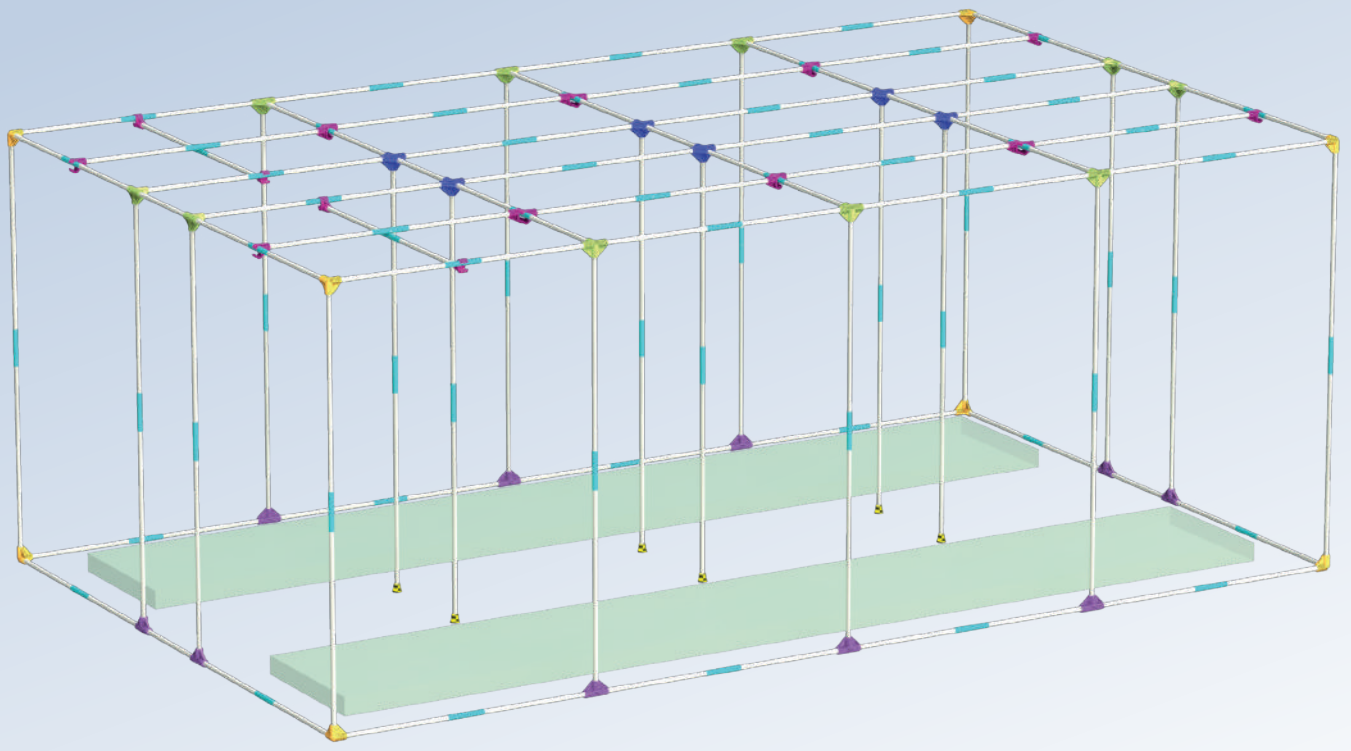

OPTION

INT480 + INT480K

24x T25-120

INT600

CONFIGURATION 1 MAXIMUM ACCESSIBILITY

PROFESSIONAL

INTENSE 600 R4.00 - CONFIGURATION 1 (MAXIMUM ACCESSIBILITY)

8x C25-Y