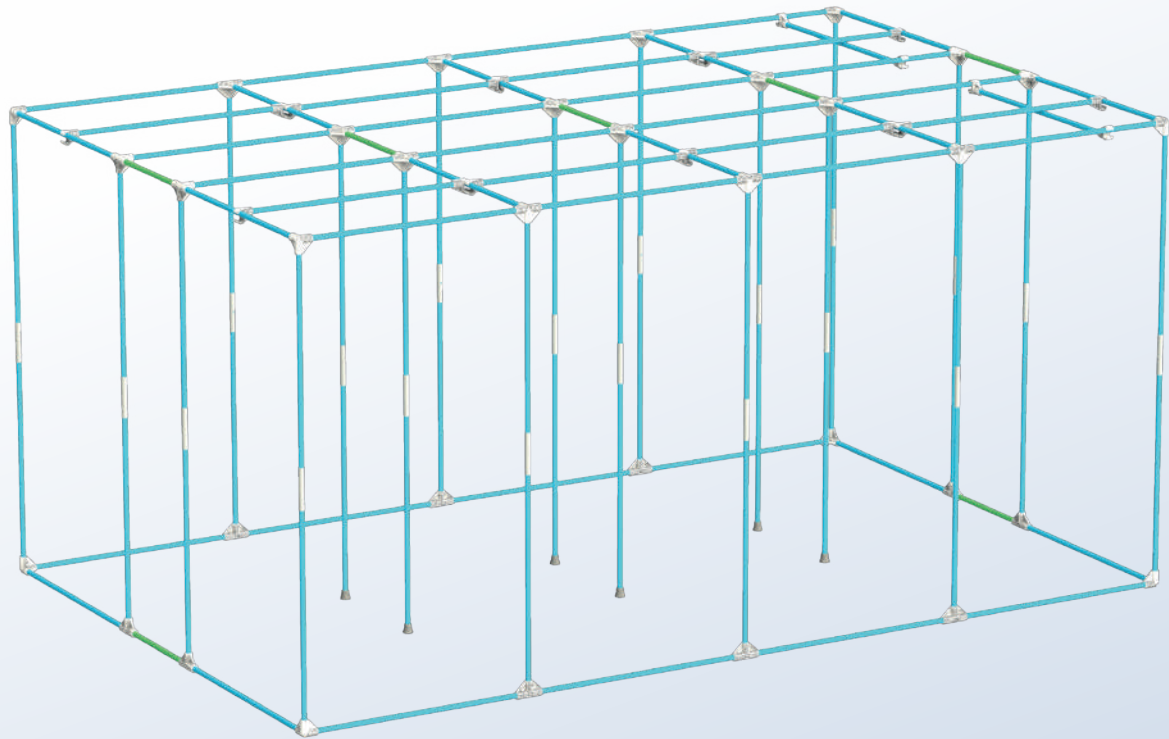

6x C25-XI

20x C25-H

6x C25-RF

20x T25-Link

 **PROFESSIONAL**

INTENSE 480 R4.00 - CONFIGURATION 1 (MAXIMUM ACCESSIBILITY)

 7x T25-60

 88x T25-120