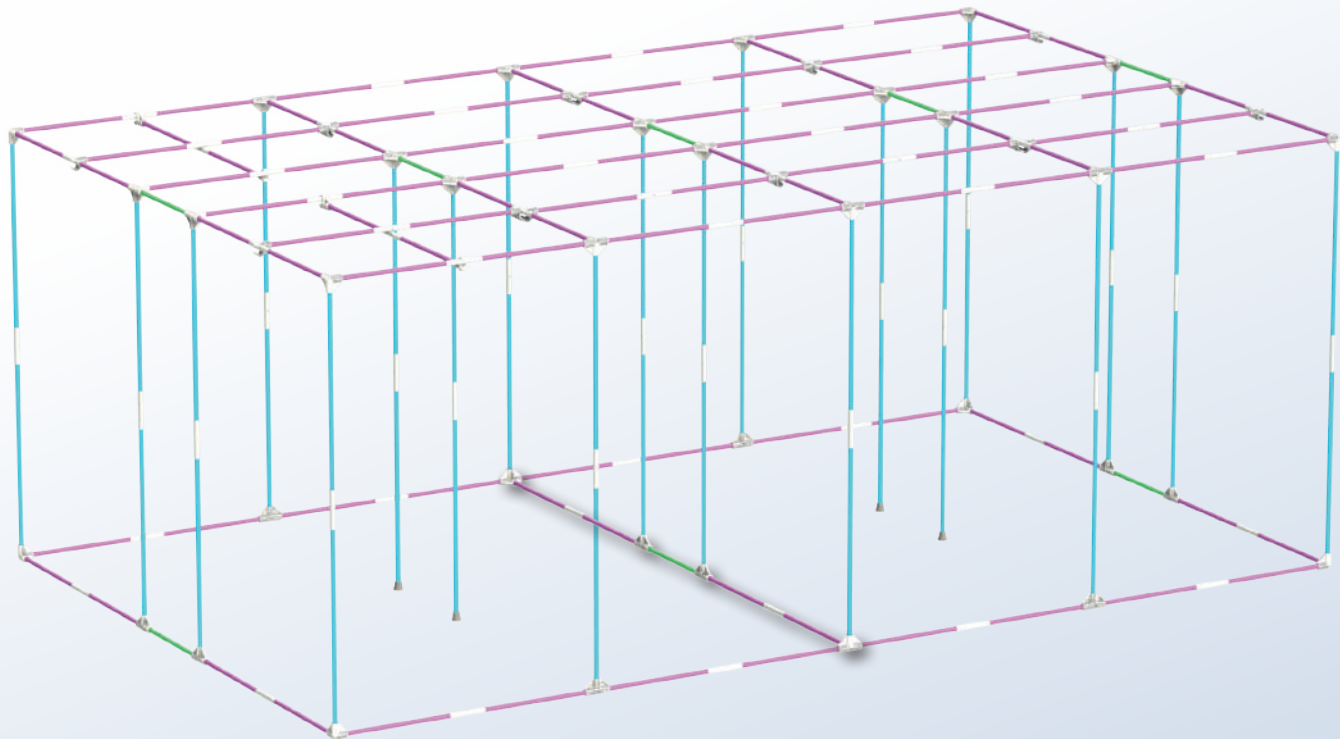

**20x C25-H**

**4x C25-RF**

**68x T25-Link**

 **PROFESSIONAL**

**INTENSE 600 R4.00 - CONFIGURATION 2 (MAXIMUM STRENGTH)**

 **8x T25-60**

 **100x T25-75**

 **40x T25-120**