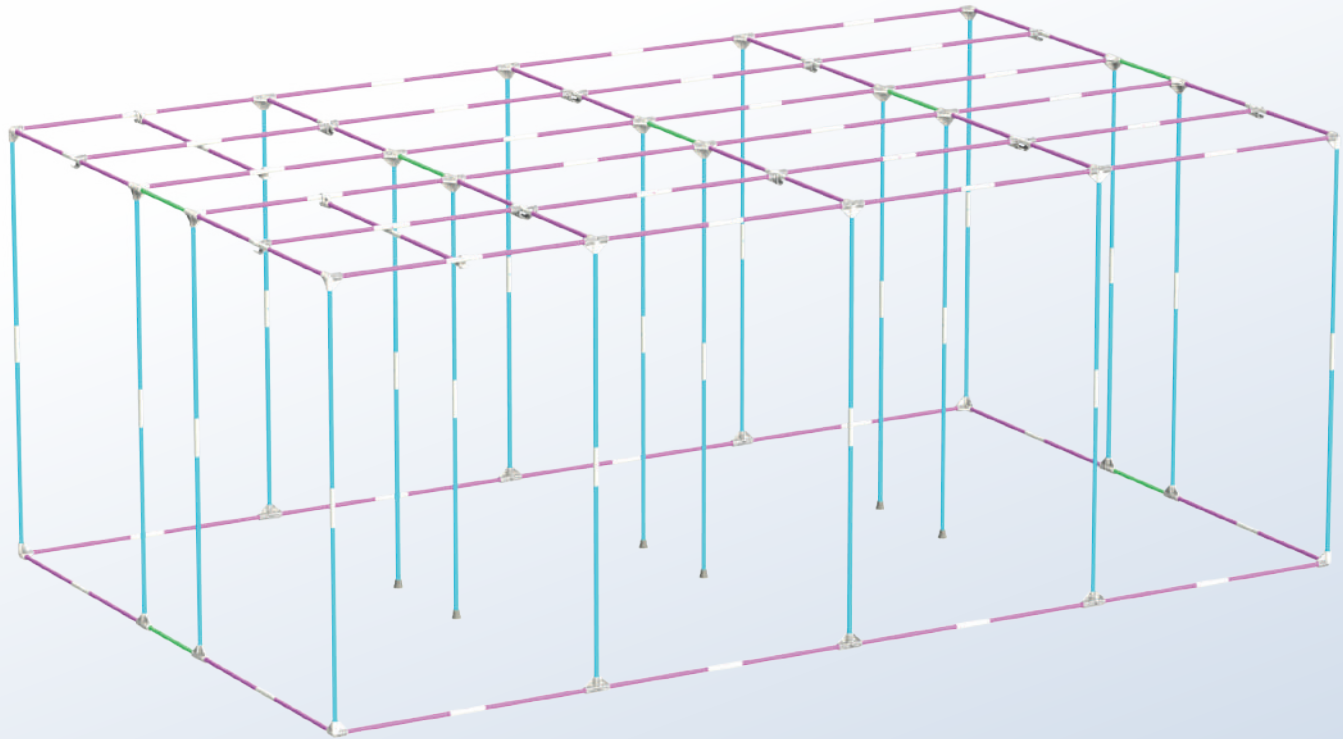

PROFESSIONAL

INTENSE 600 R4.00 - CONFIGURATION 1 (MAXIMUM ACCESSIBILITY)

7x T25-60

96x T25-75

40x T25-120