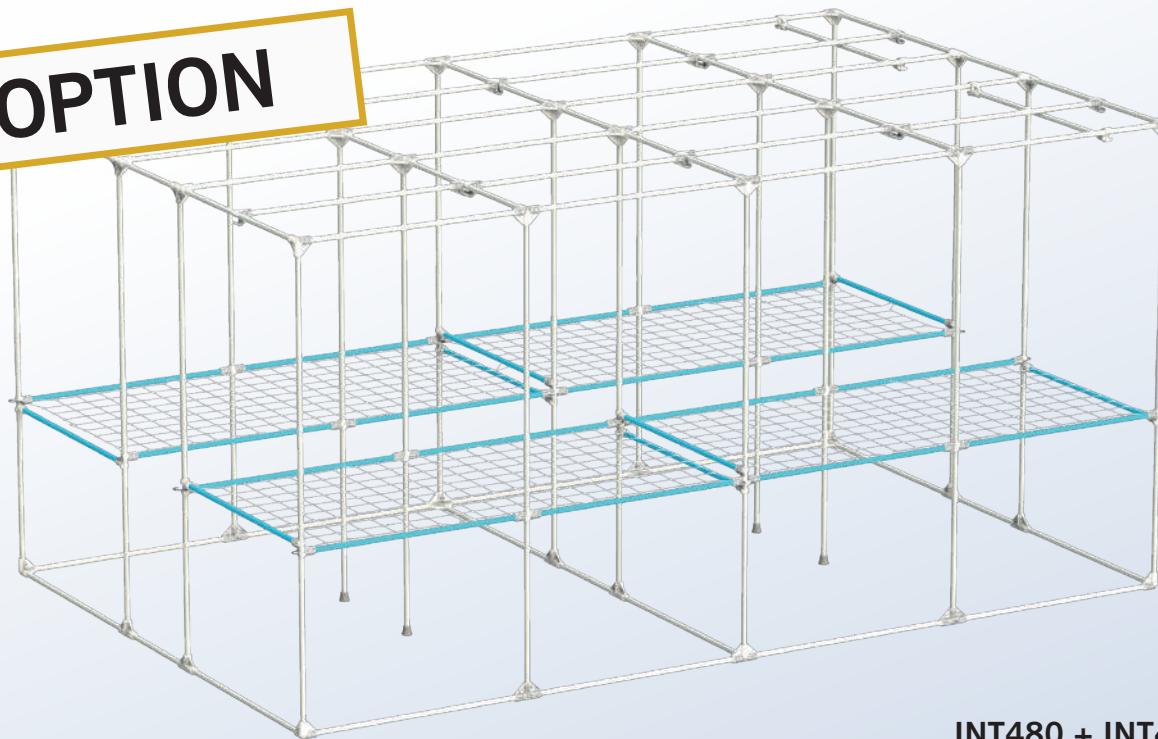

PROFESSIONAL

INTENSE 480 R4.00 - SPACE BOOSTER & WEBIT (OPTION)

OPTION

INT480 + INT480K

24x T25-120

INT480K
SE & WEBIT