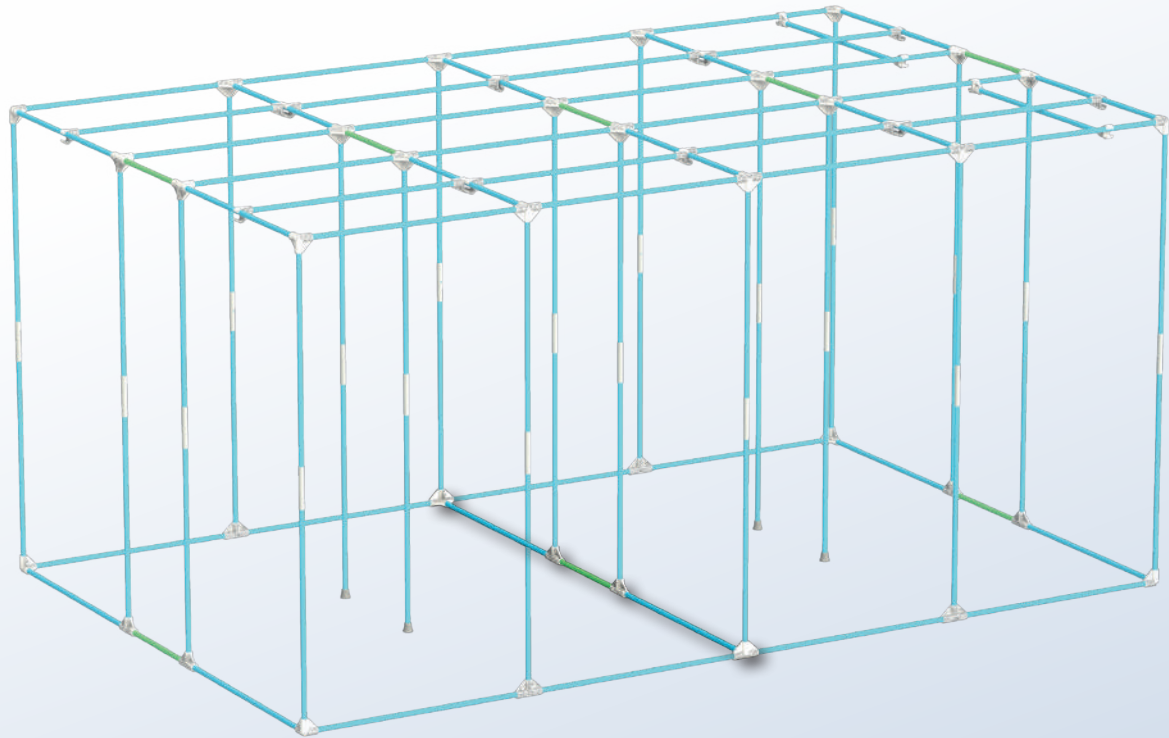

PROFESSIONAL

INTENSE 480 R4.00 - CONFIGURATION 2 (MAXIMUM STRENGTH)

8x T25-60

90x T25-120

INT480
CONFIG 2