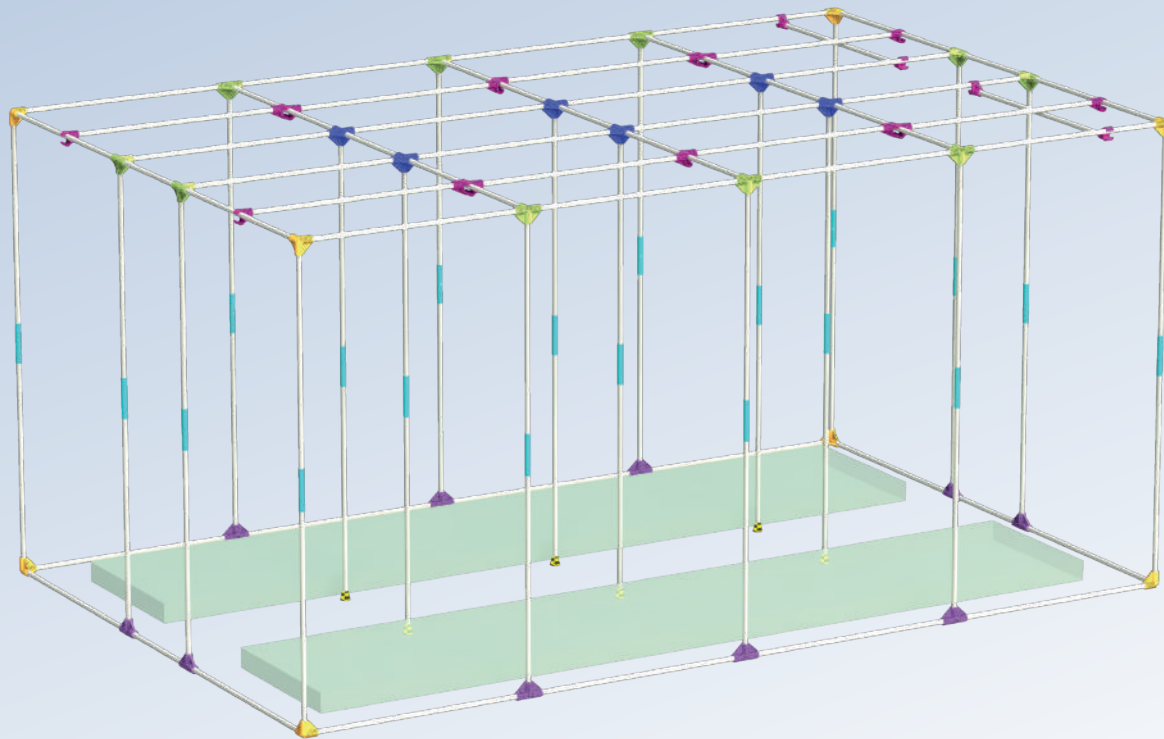

PROFESSIONAL

INTENSE 480 R4.00 - CONFIGURATION 1 (MAXIMUM ACCESSIBILITY)

8x C25-Y

10x C25-K

10x C25-T

6x C25-XI

20x C25-H

6x C25-RF

20x T25-Link