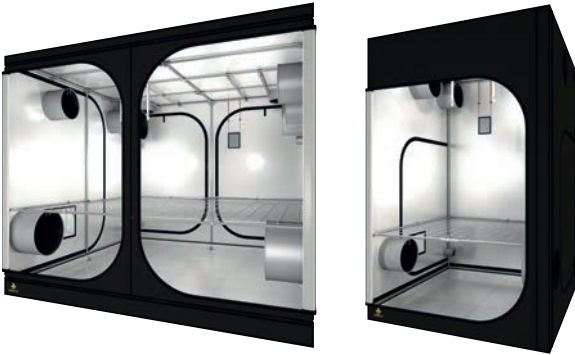

GROW ROOM

INTENSE

◆ **LARGE**
GROW ROOM

INT600

20' x 12' x 8'

INT300

10' x 12' x 8'

INT150

5' x 12' x 8'

INT480

16' x 10' x 7'

INT240

8' x 10' x 7'

INT120

4' x 10' x 7'

- R3.00**
- Mylar 900D
 - Poles Ø1.00" (Zinc Plated)
 - Max Weight : 44lbs per pole
 - Double Layer Socks (Multiples)
 - Water tray Swimming pool liner
 - 12" & 24" cm height option
 - Linkable face to face
 - Accessories included
 - Accessibility :

DARK ROOM

◆ **MEDIUM**
GROW TENT

DR300

10' x 10' x 7½'

DR240

8' x 8' x 6½'

DR150

5' x 5' x 7½'