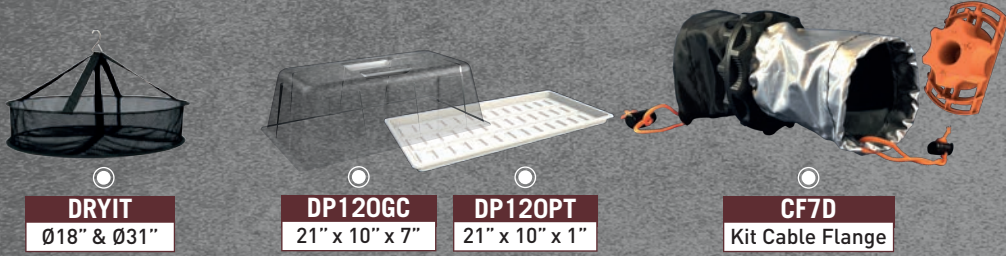

PROPAGATION

HS40
1 1/3' x 1 1/3' x 4'

HS80P
2 2/3' x 2' x 2 2/3' D9.00

DP60
2' x 2 1/3' x 2'

DP90
3' x 2' x 3 1/3'

DP120
4' x 2' x 6 2/3' D4.00

ACCESSORIES

DRYIT
Ø18" & Ø31"