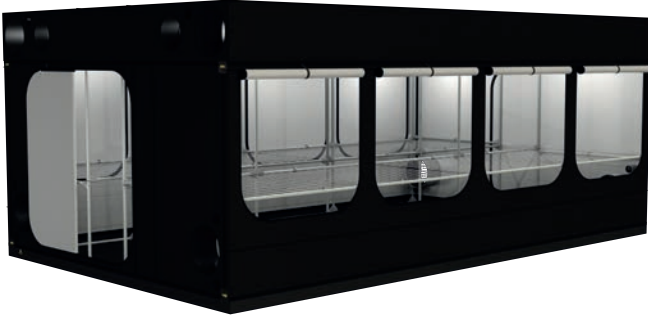

GROW ROOM

INTENSE

◆ **LARGE**
GROW ROOM

INT600

20' x 12' x 8'

INT300

10' x 12' x 8'

INT150

5' x 12' x 8'

INT480

16' x 10' x 7'

INT240

8' x 10' x 7'

INT120

4' x 10' x 7'

- R3.00**
- Mylar 900D
 - Poles Ø1.00" (Zinc Plated)
 - Max Weight : 44lbs per pole
 - Double Layer Socks (Multiples)
 - Water tray Swimming pool liner
 - 12" & 24" cm height option
 - Linkable face to face
 - Accessories included
 - Accessibility :

DARK ROOM

◆ **MEDIUM**
GROW TENT

DR300

10' x 10' x 7½'

DR240

8' x 8' x 6½'

DR150

5' x 5' x 7½'

- R3.00**
- Mylar 210D
 - Poles Ø0.75" (Zinc Plated)
 - Max Weight : 33lbs per pole
 - Double Layer Socks (Multiples)
 - Accessories included
 - Accessibility :

DARK STREET

◆ **SMALL**
GROW TENT

DS120

4' x 4' x 6½'