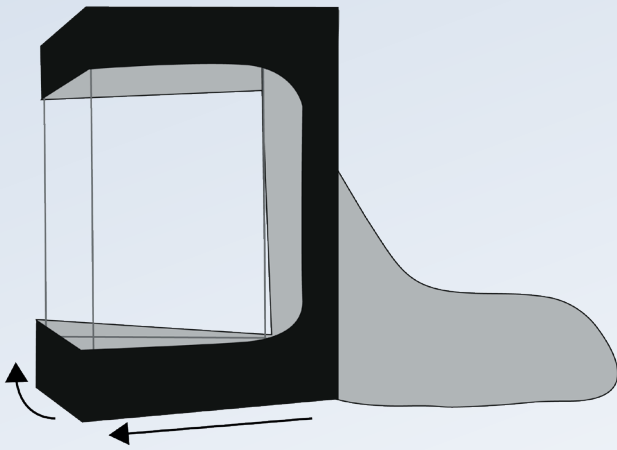

**SPACE BOOSTER, WEBIT,
DUCTING & CABLE FLANGES**