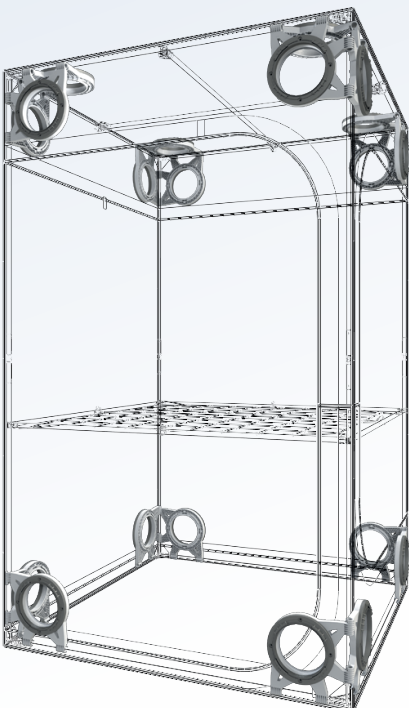

8x C16-Y

4x C16-H

4x C16-SB

Canvas & accessories  
assembly p.7

**SPACE BOOSTER, WEBIT,  
DUCTING & CABLE FLANGES**

# METRIC

HOBBY DARK STREET			WGT	HANDLING		LIGHTING		VOL	VENTILATION ADVISED				
REF	DESIGNATION	REV	Net kg	#	L cm	Weight Per Pole	Advised HPS	Advised LED	m3	HPS/HOT every 30-60s Extraction	Intake	LED/COLD every 1-2 min Extraction	Intake
DS60	Dark Street 60 x 60 x 158 cm	R4.00	6,7	2	60	10 kg	HPS250W	1 LED200W	0,6	70 m3/h	-	35 m3/h	-
DS90	Dark Street 90 x 90 x 178 cm	R4.00	9,0	2	90	10 kg	HPS400W	2 LED200W	1,4	175 m3/h	-	85 m3/h	-
DS120	Dark Street 120 x 120 x 198 cm	R4.00	13,0	2	120	10 kg	HPS600W	3 LED200W	2,9	340 m3/h	170 m3/h	170 m3/h	-
DS120w	Dark Street 120 x 60 x 178 cm	R4.00	9,8	2	120	10 kg	HPS400W	2 LED200W	1,3	155 m3/h	-	75 m3/h	-