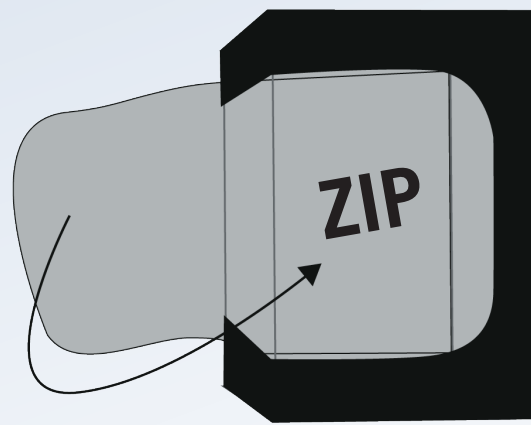

**SPACE BOOSTER, WEBIT,
DUCTING & CABLE FLANGES**