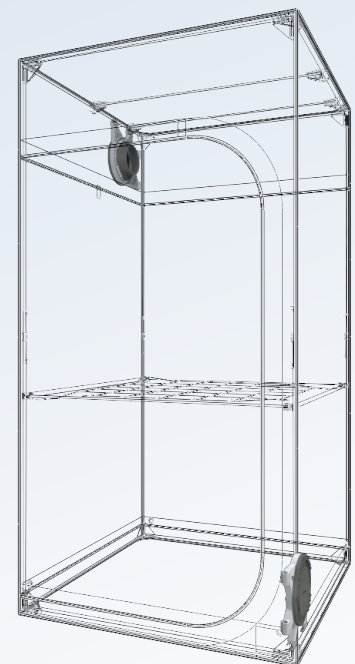

**WaterTray x1**

**WebIT x1**

**PocketIT x1**

**Pair HookIT x1**

**CableIT x15**

4x T16-100

18x T16-60

4x T16-Link

8x C16-Y

4x C16-H

4x C16-SB

Canvas & accessories  
assembly p.7

22x T16-90

8x C16-Y

4x C16-H

4x T16-Link

4x C16-SB

Canvas & accessories  
assembly p.7

- 14x T16-120
- 8x T16-100
- 4x T16-Link
- 8x C16-Y
- 4x C16-H
- 4x C16-SB

**Canvas & accessories  
assembly p.7**

- 8x T16-120
- 8x T16-90
- 6x T16-60
- 4x T16-Link