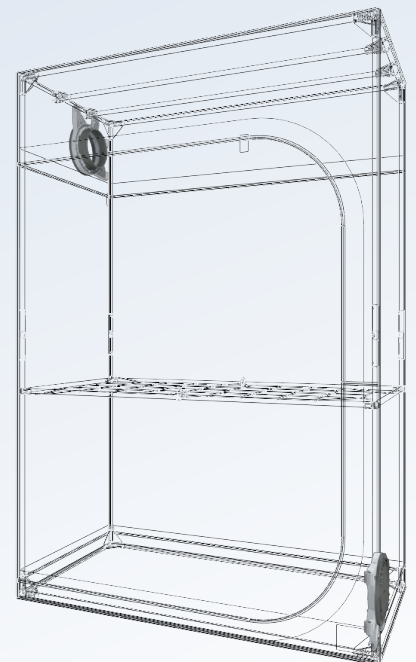

4x C16-SB

Canvas & accessories  
assembly p.7

- 14x T16-120
- 8x T16-100
- 4x T16-Link
- 8x C16-Y
- 4x C16-H
- 4x C16-SB

**Canvas & accessories  
assembly p.7**

- 8x T16-120
- 8x T16-90
- 6x T16-60
- 4x T16-Link

8x C16-Y

4x C16-H

4x C16-SB

Canvas & accessories  
assembly p.7

**SPACE BOOSTER, WEBIT,  
DUCTING & CABLE FLANGES**