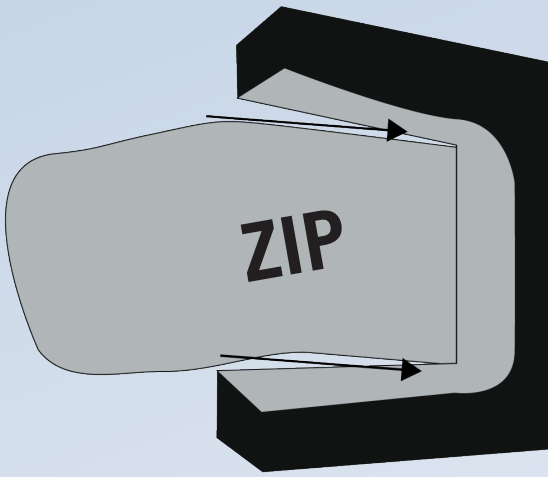

**SPACE BOOSTER, WEBIT,
DUCTING & CABLE FLANGES**