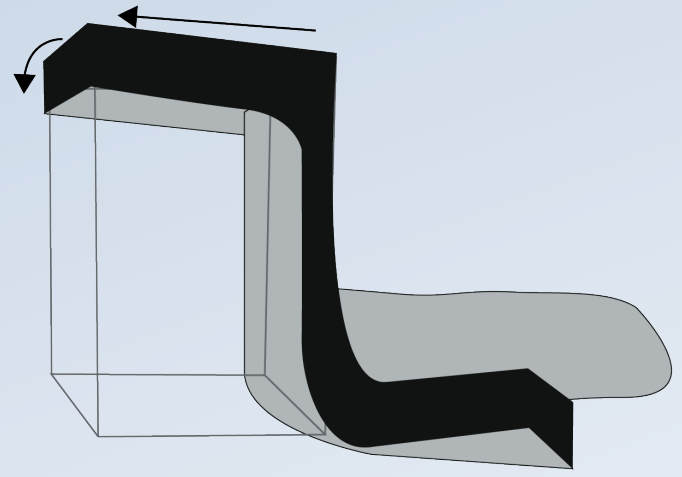

**SPACE BOOSTER, WEBIT,
DUCTING & CABLE FLANGES**