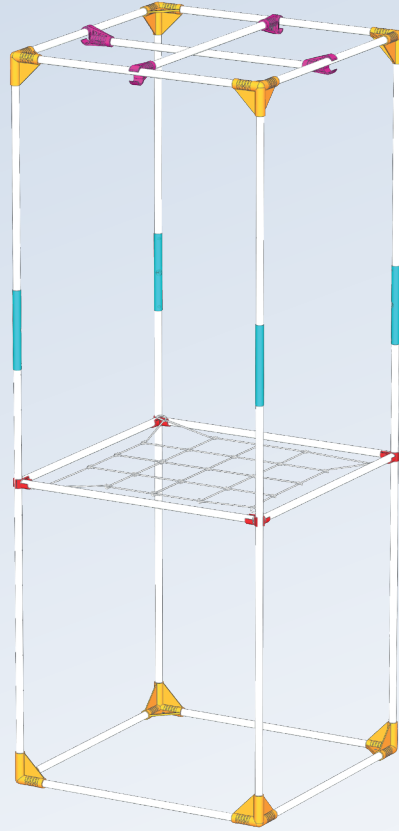

**WaterTray x1**

**WebIT x1**

**PocketIT x1**

**Pair HookIT x1**

**CableIT x15**

4x T16-100

18x T16-60

4x T16-Link

8x C16-Y

4x C16-H

4x C16-SB

Canvas & accessories  
assembly p.7

22x T16-90

8x C16-Y

4x C16-H

4x T16-Link

4x C16-SB

Canvas & accessories  
assembly p.7

- 14x T16-120
- 8x T16-100
- 4x T16-Link
- 8x C16-Y
- 4x C16-H
- 4x C16-SB

**Canvas & accessories  
assembly p.7**

- 8x T16-120
- 8x T16-90
- 6x T16-60
- 4x T16-Link