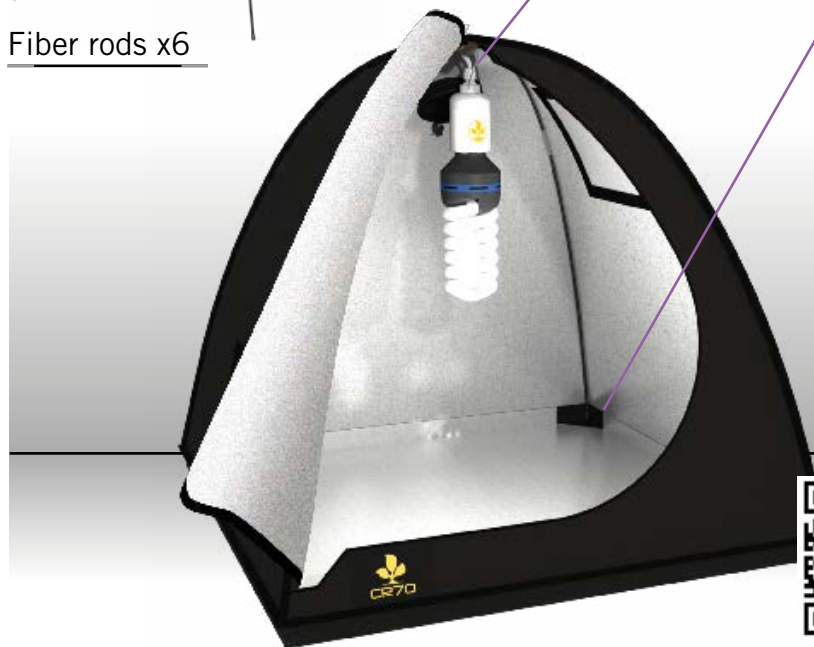

secret JARDIN

GREENHOUSE GH70 INSTRUCTIONS

Fiber rods x6

CR70

E40

65W CFL